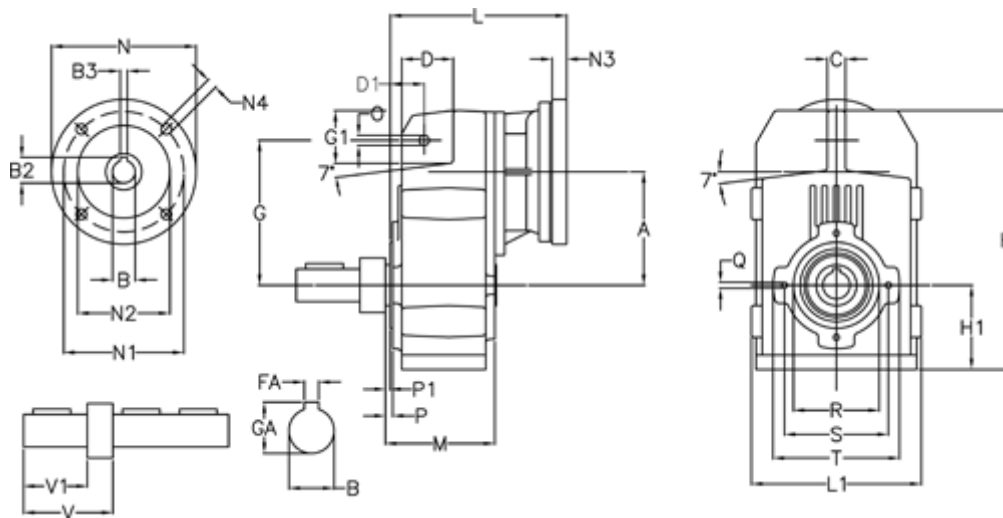

Article number: 29560308741220  
 Description: Shaft mounted gear  
 A313R-87,4-P63B5

## Measures

A = 150.50	FA = 10	M = 125.0	Q = M10x17
B = 35	G = 170	N = 140	R = 110
B1 = 11	G1 = 84.0	N1 = 115	S = 130
B2 = 12.8	GA = 38.0	N2 = 95	T = 150
B3 = 4	H = 326.0	N4 = M8x19	V = 93.0
C = 20	H1 = 102.0	O = 13	V1 = 60
D = 68.0	L = 225.5	P = 6.5	
D1 = 54.0	L1 = 210	P1 = 3.5	